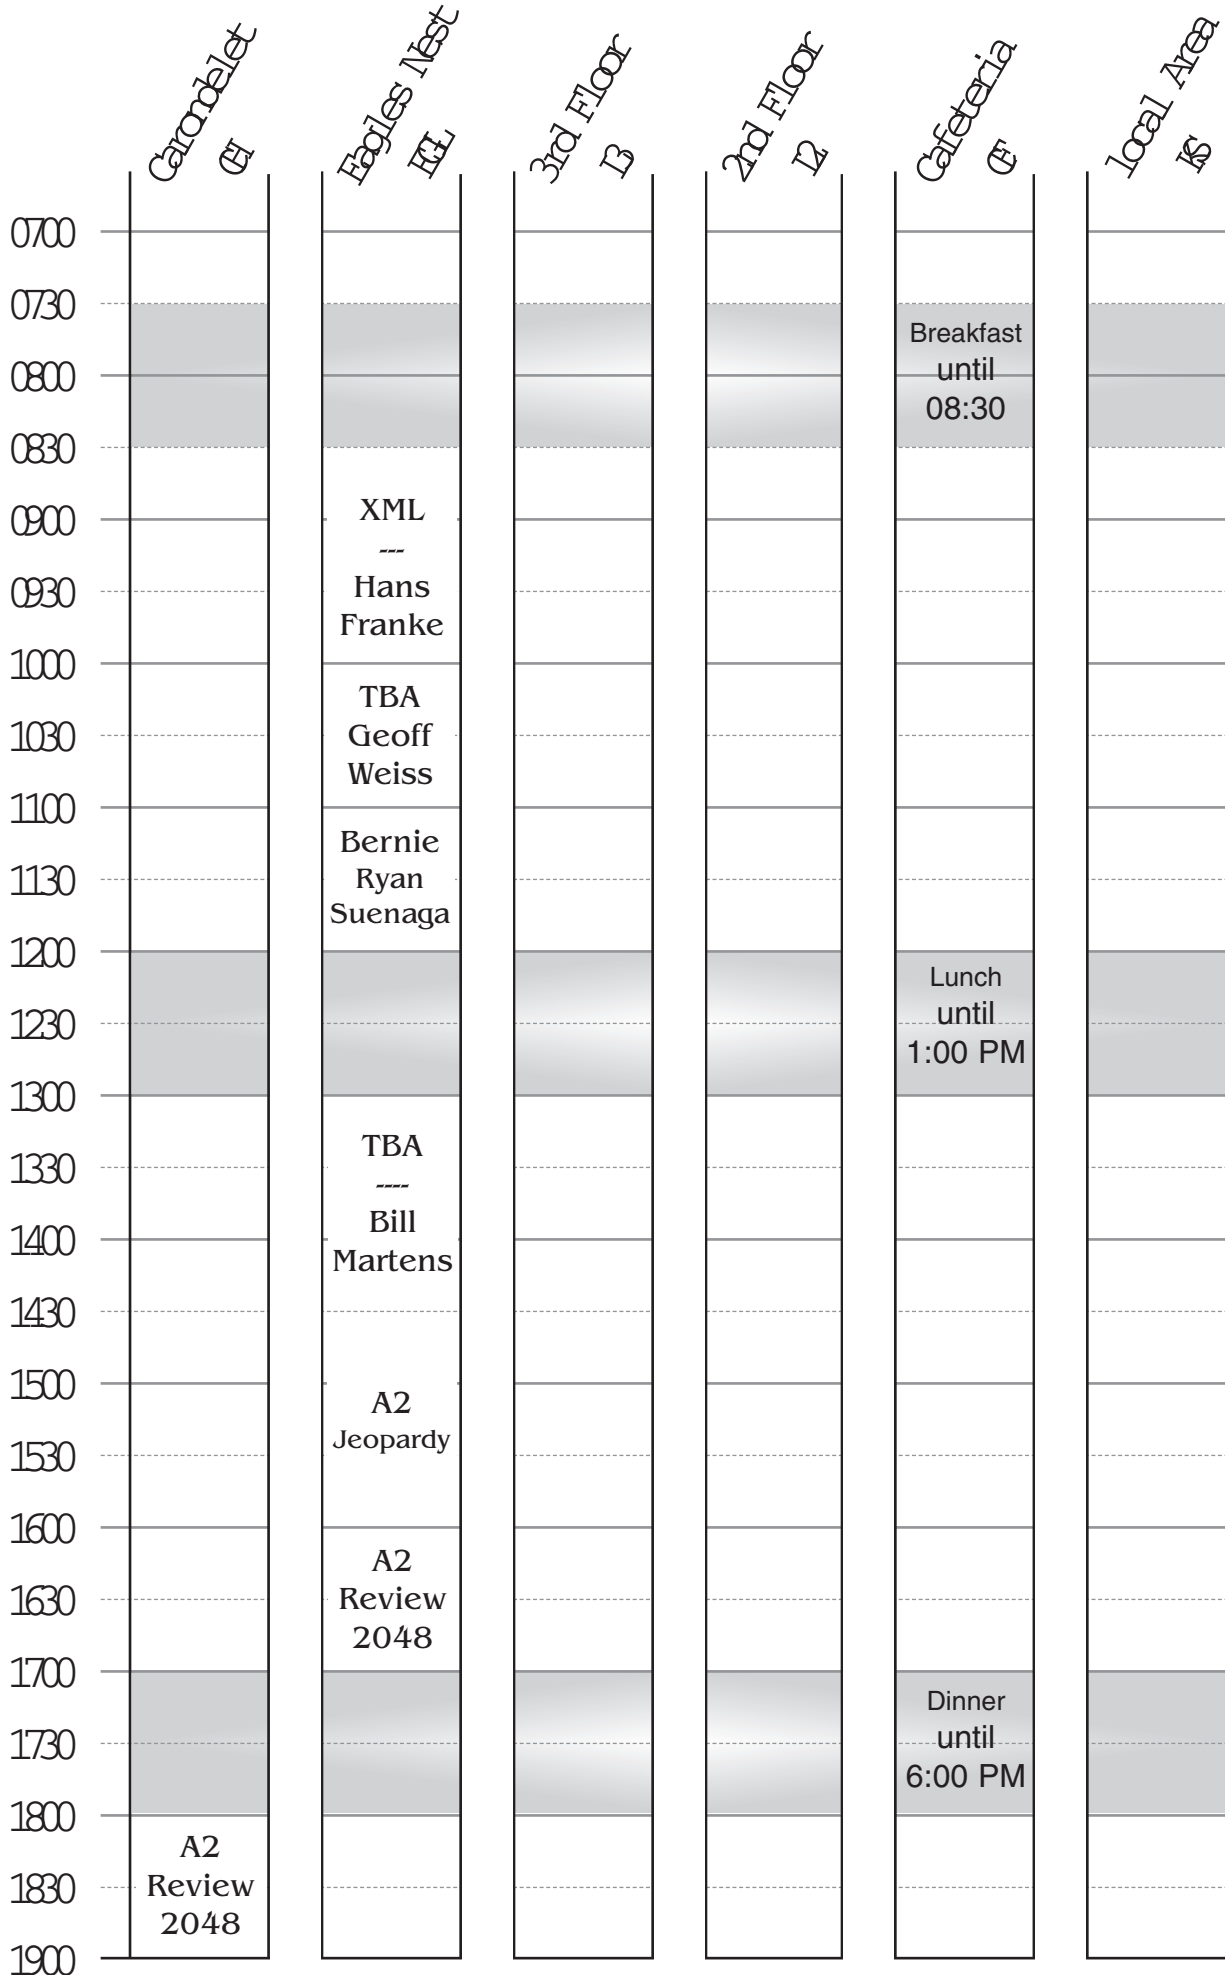

KFest 2003 Activity Matrix: 07-24

KFest 2003 Activity Matrix

KFest 2003 Activity Matrix

Tuesday, July 22nd.

- 0800 - MCI Pikop `N Endropov opens for business.
- 1100 - 1600 CH Registration at Carondelet Hall.
- 1830 - 2230 Informal trek to dinner. Sweet Tomatoes - Overland Park.